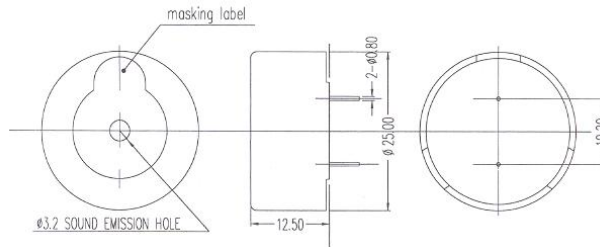

Product Data Sheet Part No. WT-2505 Washable Type

DIMENSIONS

φ 25 × H12.5

UNIT : mm
TOLERANCE : ±0.3
HOUSING MATERIAL : PBT

Type	Unit	
Color		Black
Rated Voltage	(V)	6
Operating Voltage	(V)	3-7
Current Consumption	(mA)	MAX.80
Coil Resistance	(Ω)	27±4
Sound Output (Min)	(dB)	85
Resonance Frequency	(Hz)	730
Operating Temp	(C)	-20~+60
Storage Temp	(C)	-30~+70
Weight	(g)	10
Terminal		PIN TYPE
Dimension	mm	25 x H12.5
*applied voltage: Rated Voltage, 1/2 duty, square wave		
*distance for measurement 10cm		